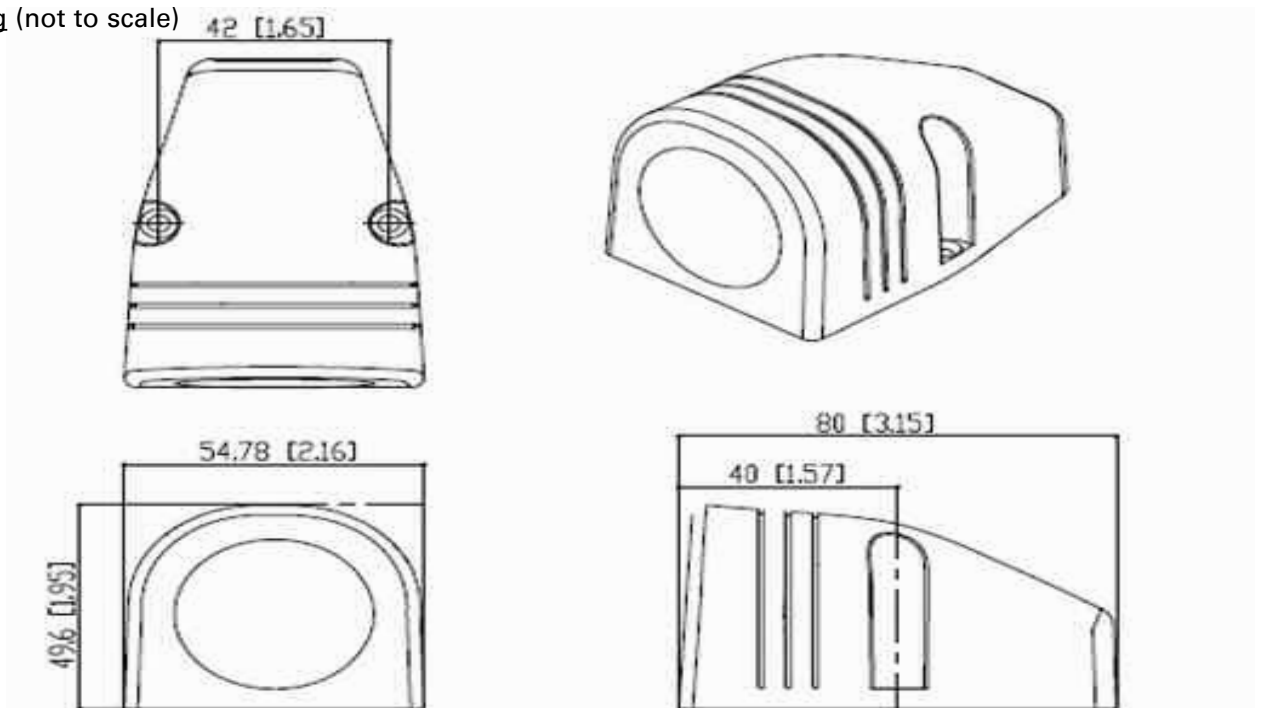

auto electrical parts

Technical Information Sheet

Part No. 0-601-61

Tent Panel 1 Hole

Durite's Tent Panel with 1 Hole. Black. Supplied with 2 screws. Ideal for mounting 12V Socket, USB Socket or Cigarette Socket etc.

Technical Drawing (not to scale)

Specification

Material	ABS Plastic
Colour	Black
Certificate	n/a
Dimensions	Please see above

The information contained in this document is correct to the best of our knowledge at the time of printing. However, specifications may change at any time without notice.